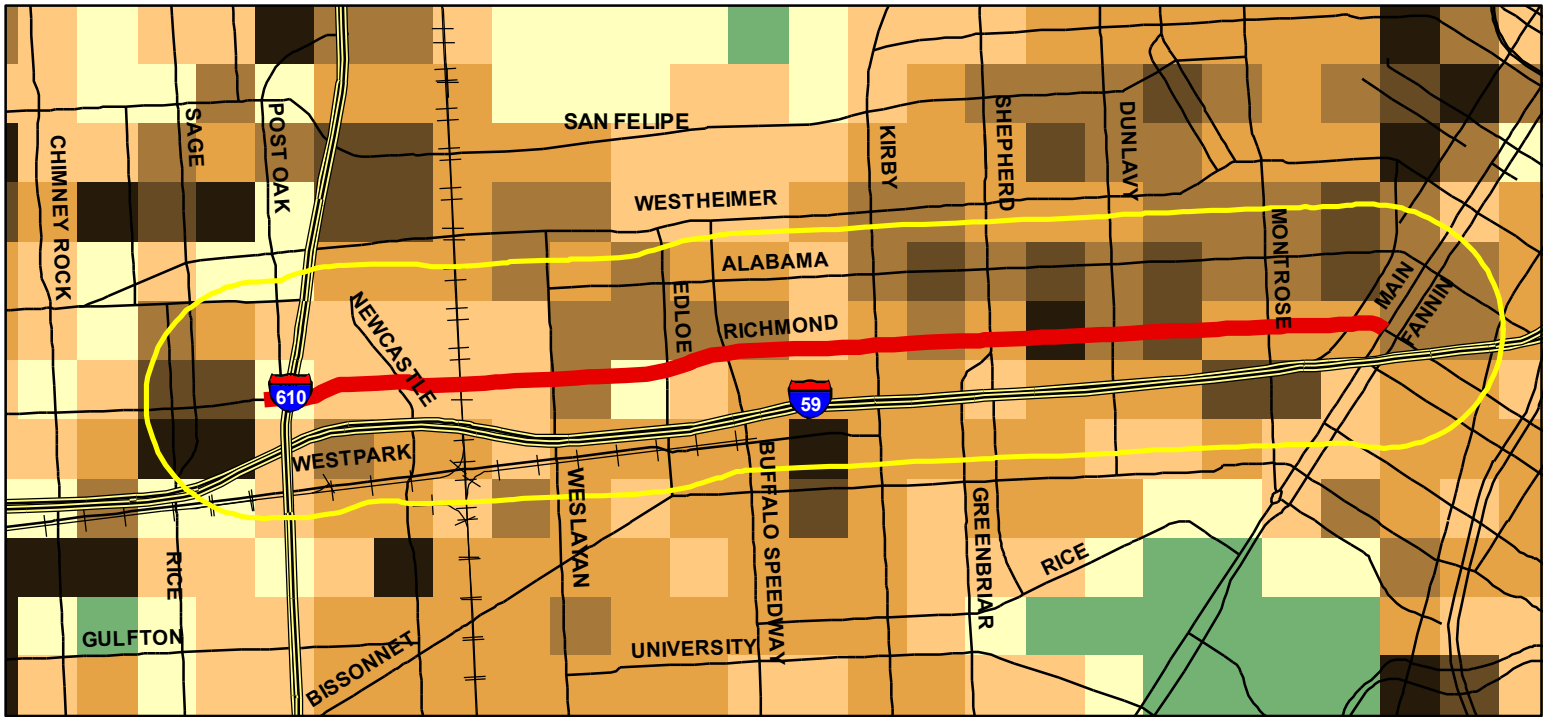

Richmond Route: 2005 Population

Inside 1 mile buffer: 42495

0 0.25 0.5 0.75 1 Miles

Richmond Route: 2035 Population

Inside 1 mile buffer: 55661

0 0.25 0.5 0.75 1 Miles

Population by quarter mile grid

Green: Very low population density
 Light yellow: Low population density
 Brown: High population density