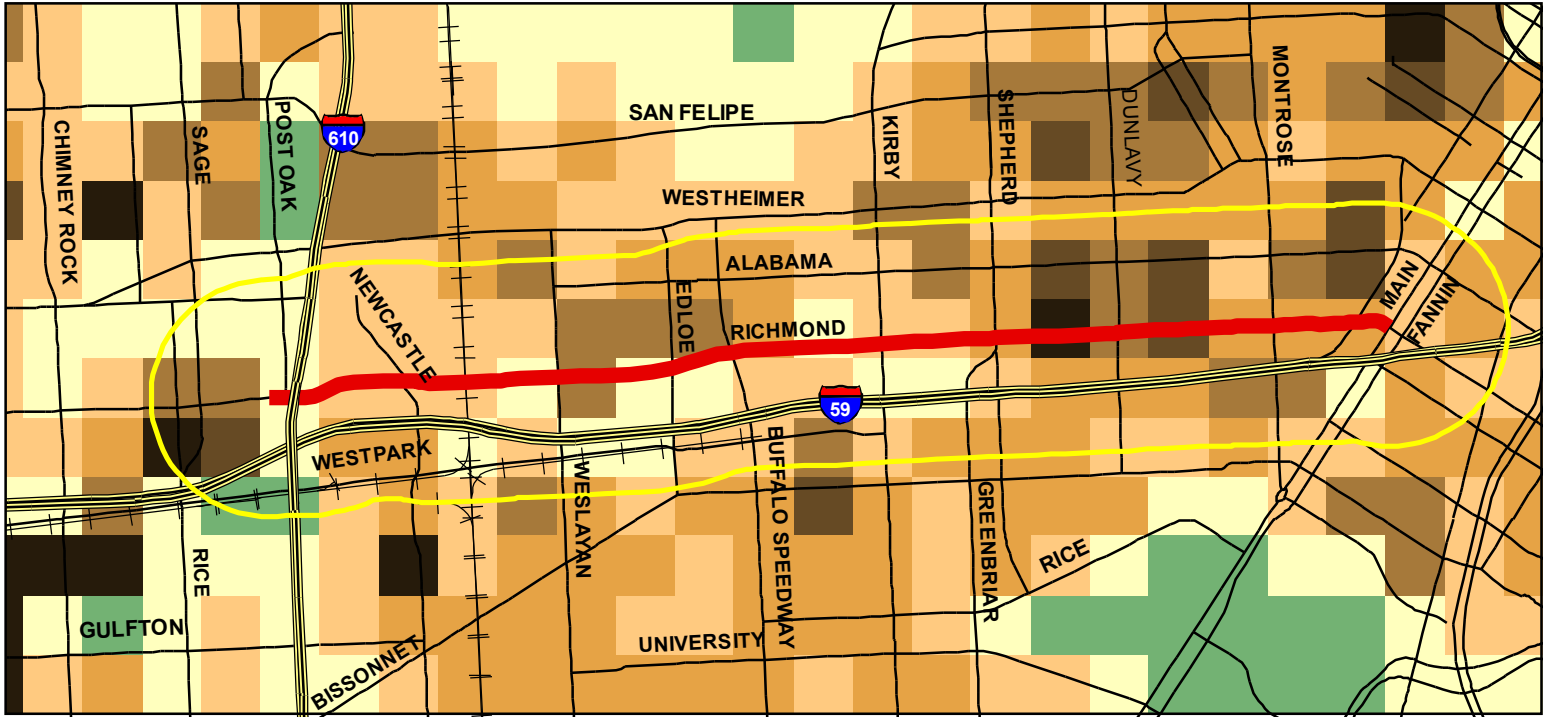

Richmond Route: 2005 Population

Inside 1 mile buffer: 42495

0 0.25 0.5 0.75 1 Miles

Richmond Route: 2035 Population

Inside 1 mile buffer: 55661

0 0.25 0.5 0.75 1 Miles

Population by quarter mile grid

Green: Very low population density
 Light yellow: Low population density
 Brown: High population density