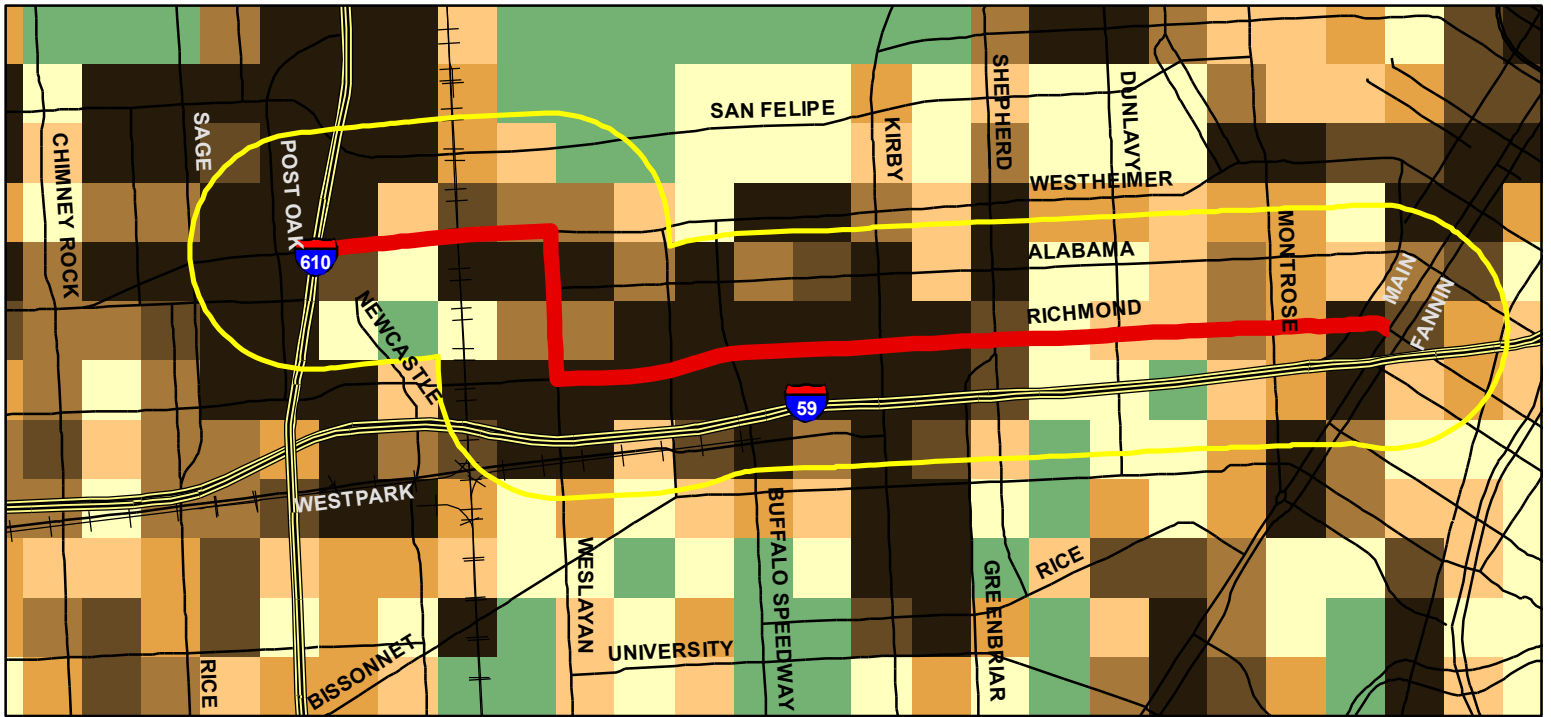

Richmond-Westheimer Route: 2005 Jobs

0 0.25 0.5 0.75 1 Miles

Inside 1 mile buffer: 108661

Richmond-Westheimer Route: 2035 Jobs

0 0.25 0.5 0.75 1 Miles

Inside 1 mile buffer: 146888

Jobs by quarter mile grid