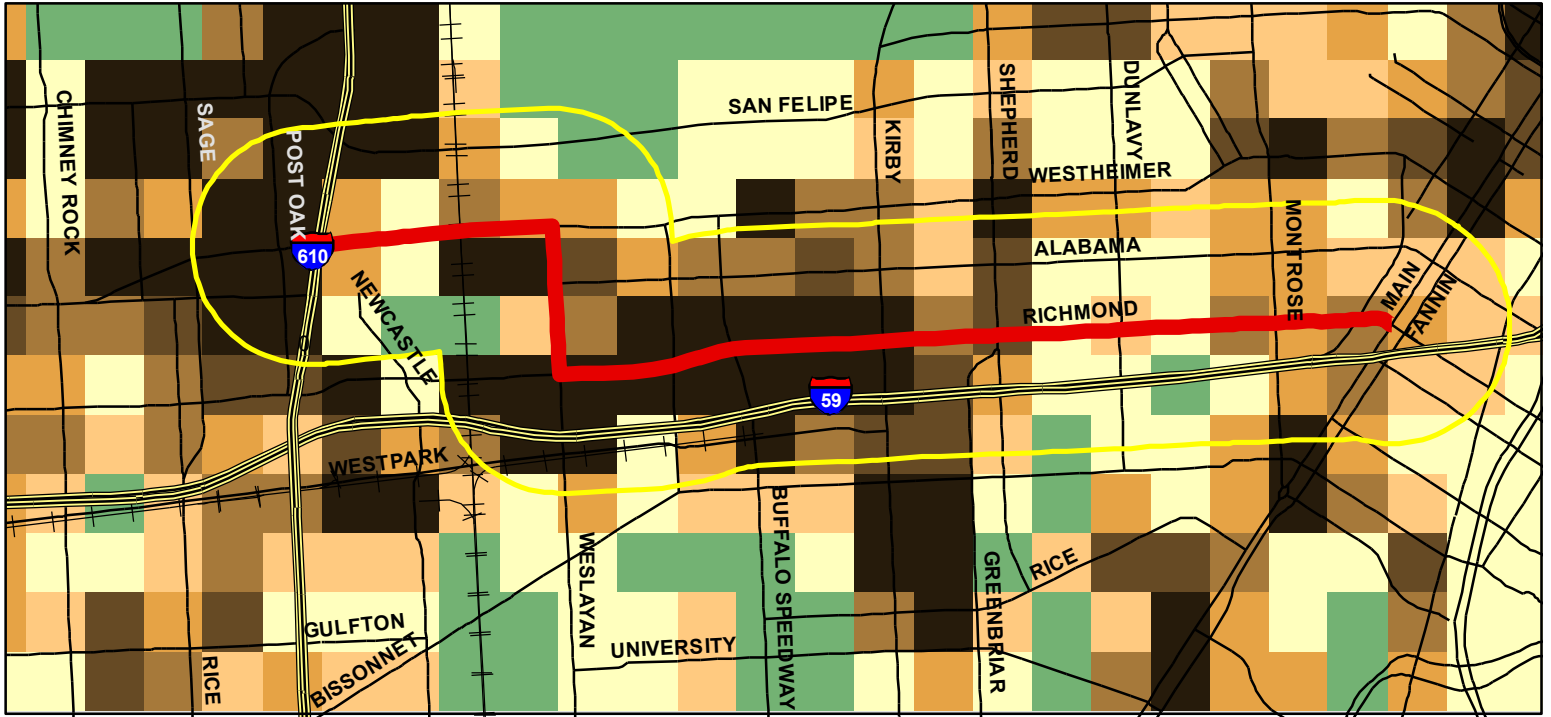

Richmond-Westheimer Route: 2005 Jobs

0 0.25 0.5 0.75 1 Miles

Inside 1 mile buffer: 108661

Richmond-Westheimer Route: 2035 Jobs

0 0.25 0.5 0.75 1 Miles

Inside 1 mile buffer: 146888

Jobs by quarter mile grid