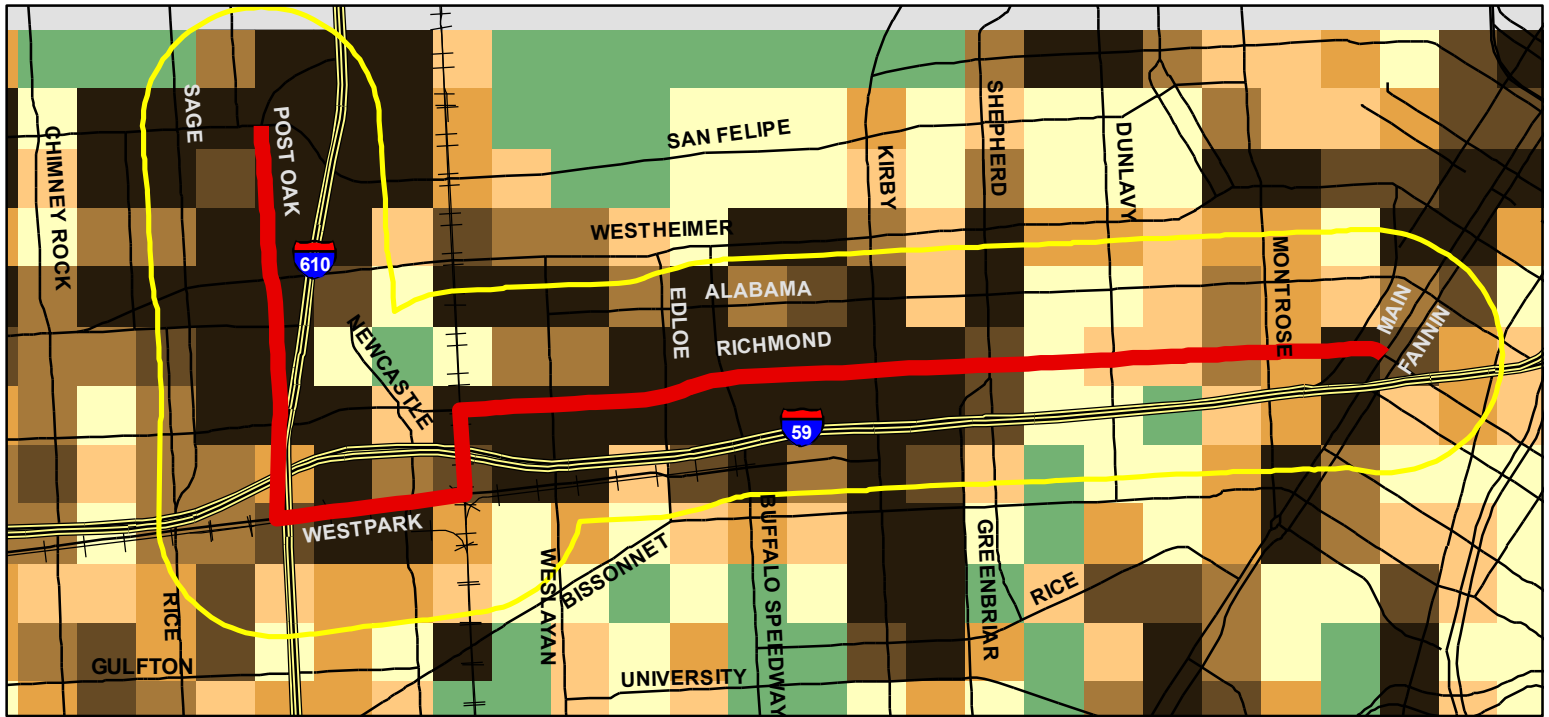

# Richmond-Westpark-San Felipe Route: 2005 Jobs

0 0.2 0.4 0.6 0.8 Miles

Inside 1 mile buffer: 141923

# Richmond-Westpark-San Felipe Route: 2035 Jobs

0 0.25 0.5 0.75 1 Miles

Inside 1 mile buffer: 189052

### Jobs by quarter mile grid