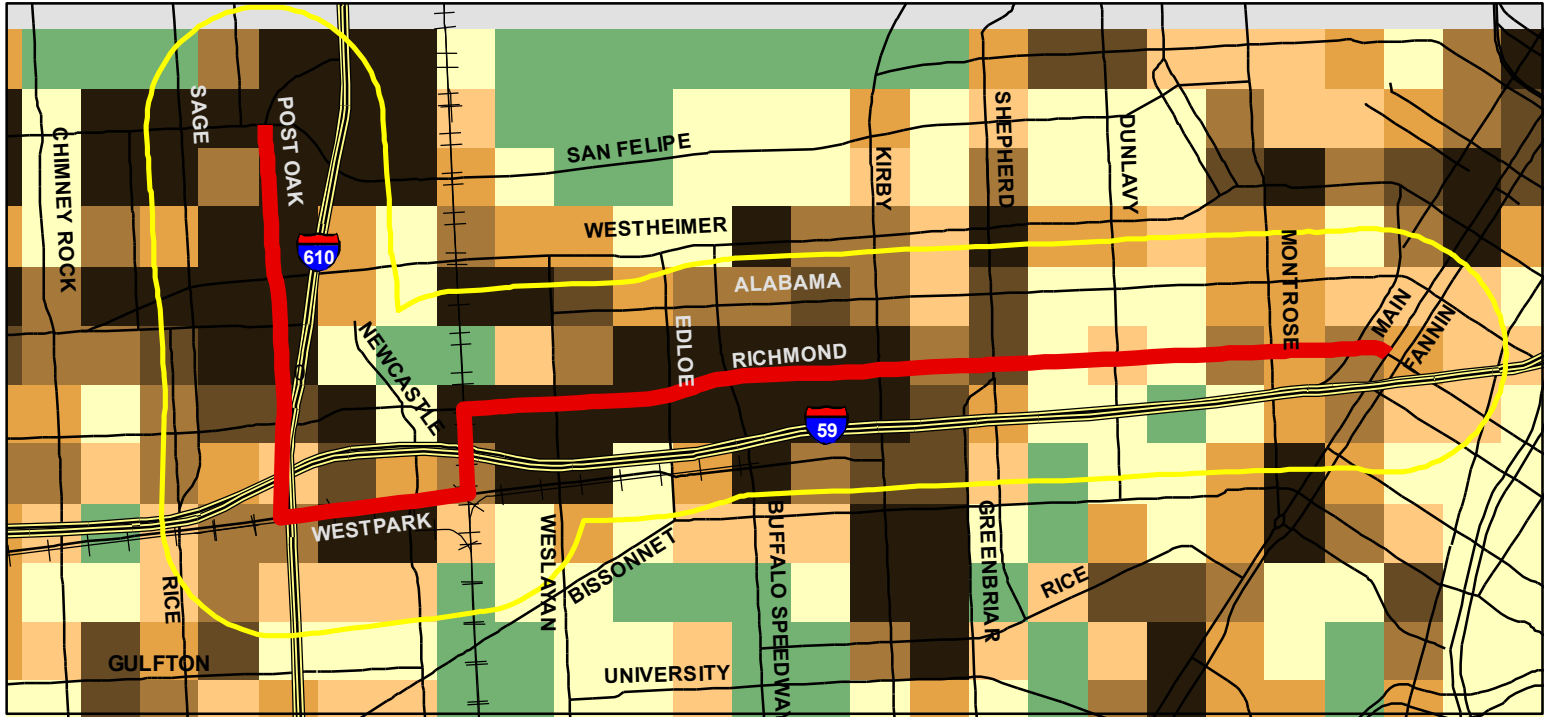

# Richmond-Westpark-San Felipe Route: 2005 Jobs

0 0.2 0.4 0.6 0.8 Miles

Inside 1 mile buffer: 141923

# Richmond-Westpark-San Felipe Route: 2035 Jobs

0 0.25 0.5 0.75 1 Miles

Inside 1 mile buffer: 189052

### Jobs by quarter mile grid