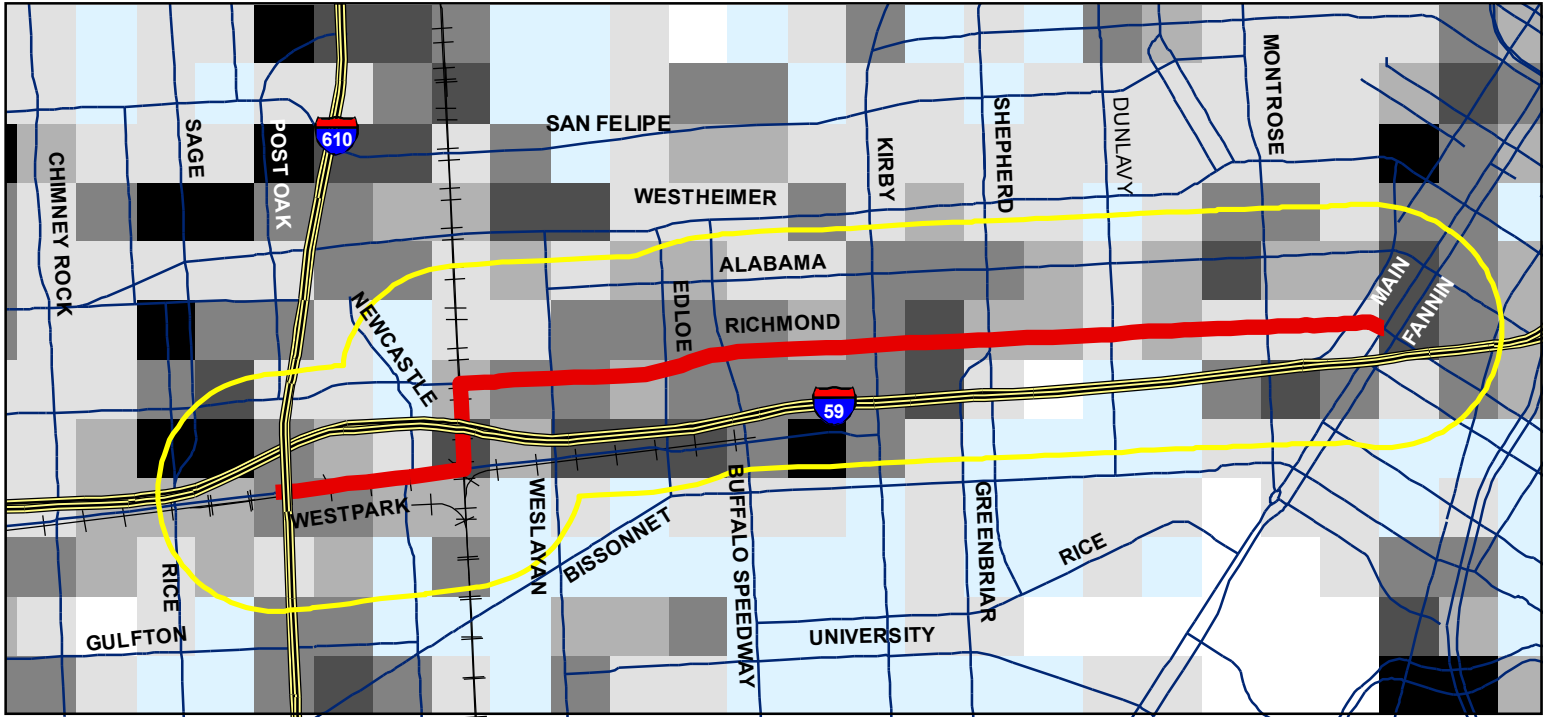

Richmond-Westpark Route: 2005-2035 Population Growth

0 0.25 0.5 0.75 1 Miles

Inside 1 mile buffer: 12524

Richmond-Westpark Route: 2005-2035 Job Growth

0 0.25 0.5 0.75 1 Miles

Inside 1 mile buffer: 38635

Population/Job Growth by quarter mile grid