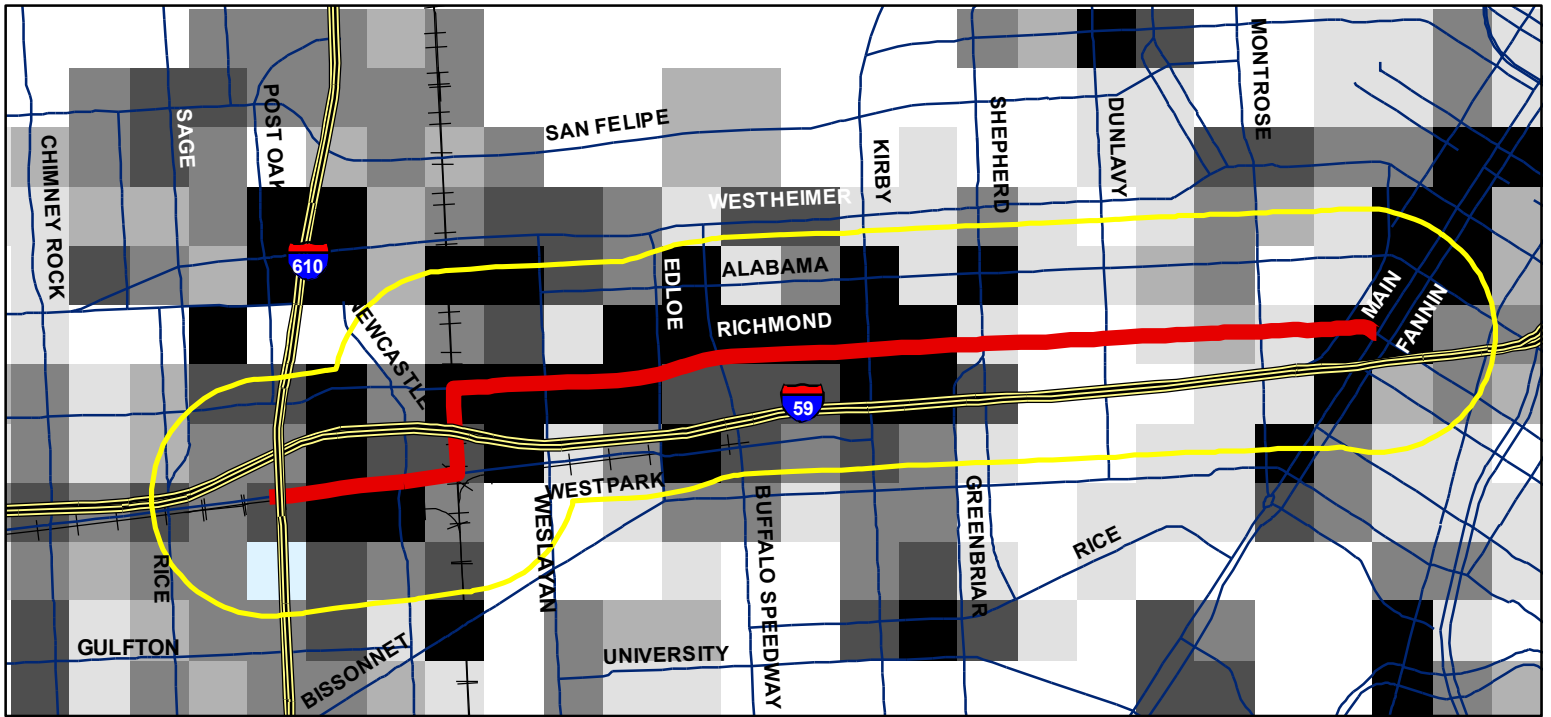

Richmond-Westpark Route: 2005-2035 Population Growth

0 0.25 0.5 0.75 1 Miles

Inside 1 mile buffer: 12524

Richmond-Westpark Route: 2005-2035 Job Growth

0 0.25 0.5 0.75 1 Miles

Inside 1 mile buffer: 38635

Population/Job Growth by quarter mile grid