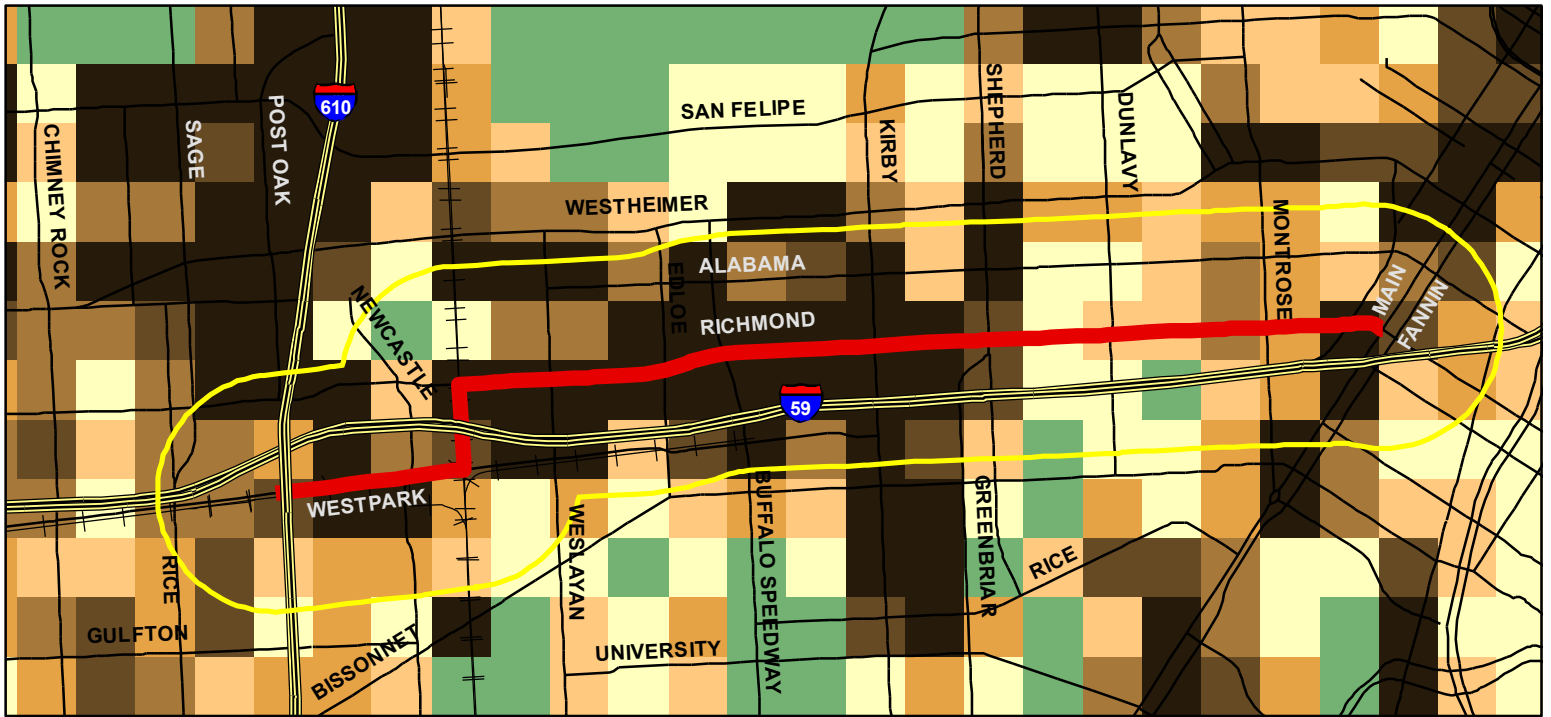

Richmond-Westpark Route: 2005 Jobs

0 0.25 0.5 0.75 1 Miles

Inside 1 mile buffer: 76780

Richmond-Westpark Route: 2035 Jobs

0 0.25 0.5 0.75 1 Miles

Inside 1 mile buffer: 115415

Jobs by quarter mile grid

- 0 - 15
- 16 - 200
- 201 - 400
- 401 - 650
- 651 - 950
- 951 - 1250
- >1250
- Richmond-Westpark Route 1Mile Buffer
- Proposed Rail Line
- railroad