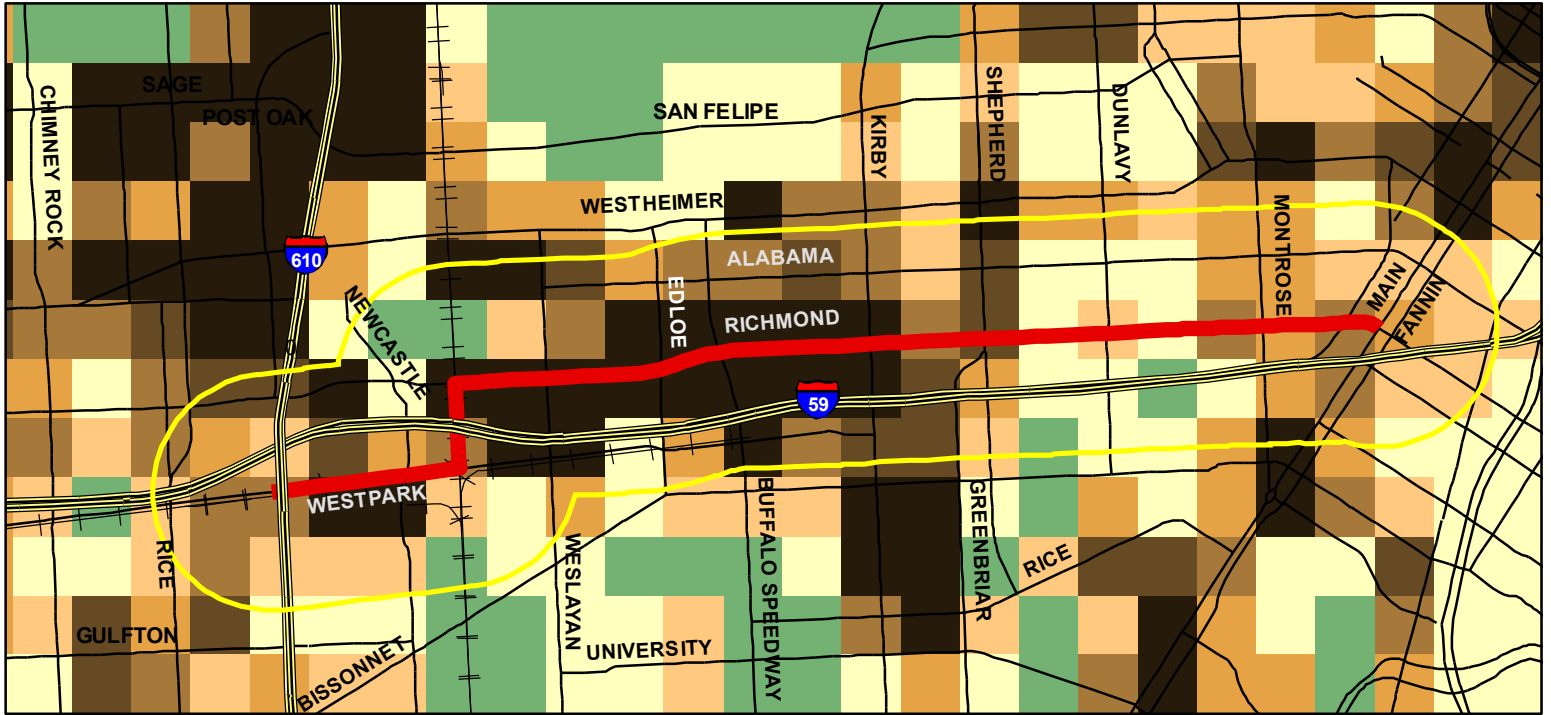

Richmond-Westpark Route: 2005 Jobs

0 0.25 0.5 0.75 1 Miles

Inside 1 mile buffer: 76780

Richmond-Westpark Route: 2035 Jobs

0 0.25 0.5 0.75 1 Miles

Inside 1 mile buffer: 115415

Jobs by quarter mile grid

- 0 - 15
- 16 - 200
- 201 - 400
- 401 - 650
- 651 - 950
- 951 - 1250
- >1250
- Richmond-Westpark Route 1Mile Buffer
- Proposed Rail Line
- railroad