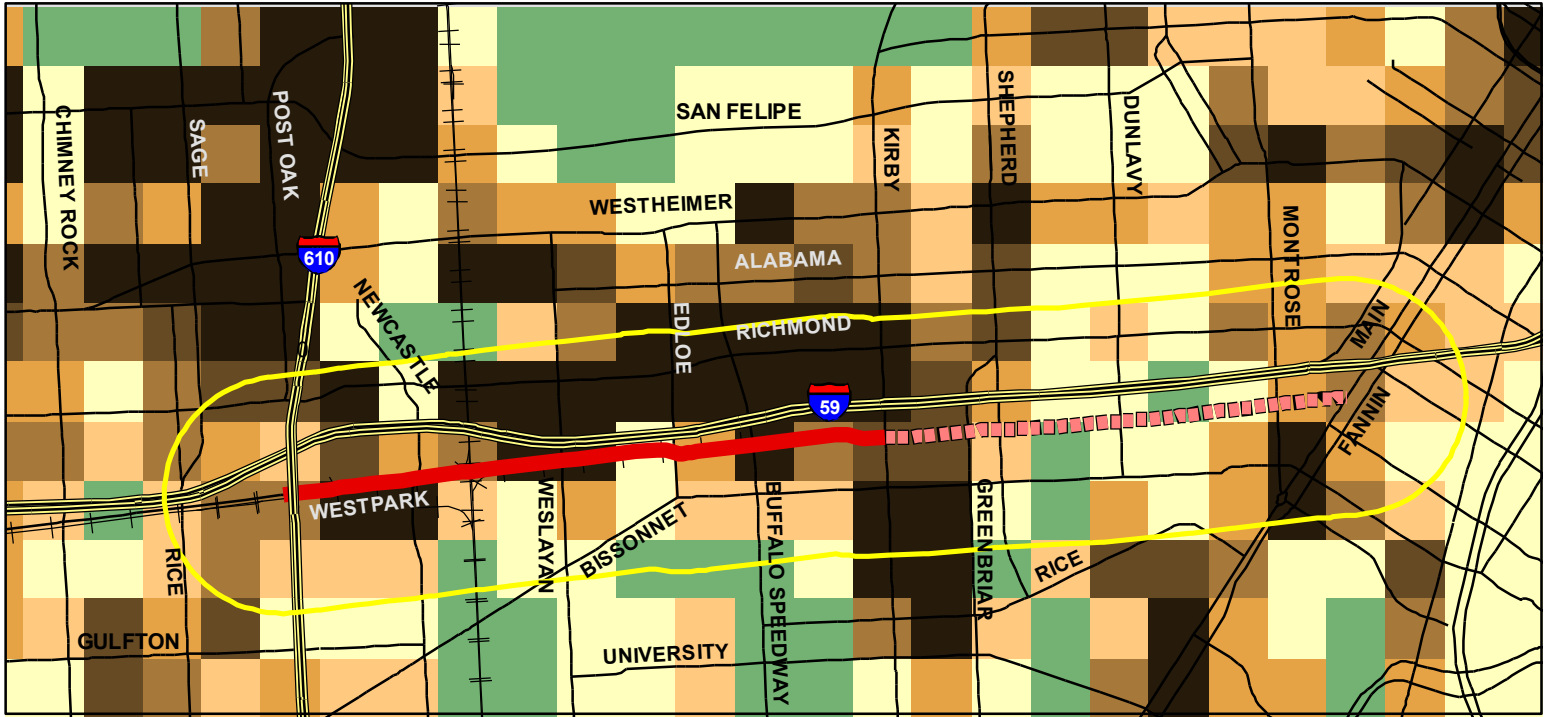

Westpark Route: 2005 Jobs

0 0.25 0.5 0.75 1 Miles

Inside 1 mile buffer: 70927

Westpark Route: 2035 Jobs

0 0.25 0.5 0.75 1 Miles

Inside 1 mile buffer: 102022

Jobs by quarter mile grid

DATA: HGAC