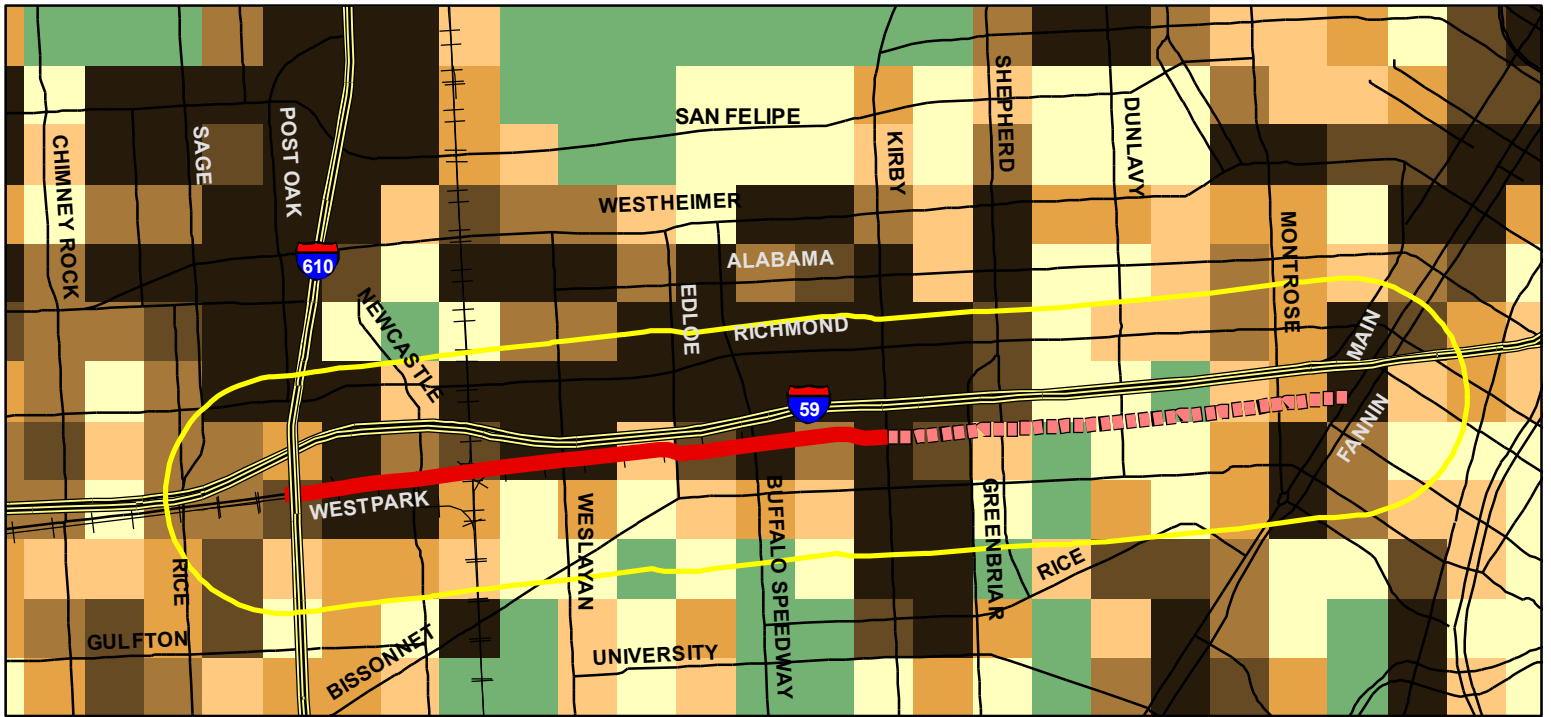

Westpark Route: 2005 Jobs

0 0.25 0.5 0.75 1 Miles

Inside 1 mile buffer: 70927

Westpark Route: 2035 Jobs

0 0.25 0.5 0.75 1 Miles

Inside 1 mile buffer: 102022

Jobs by quarter mile grid

DATA: HGAC